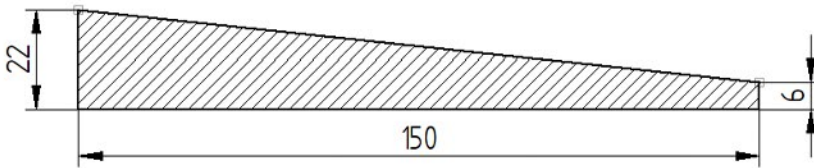

### Specifications

- Thickness - 22-6mm
- Width - 150mm
- Quantity - 36
- Lengths - 4.8m

**Total Price**  
**£244.12**