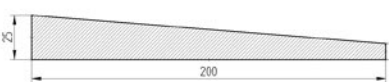

British Larch - Merchantable Grade

Specifications

Thickness - 25-9mm
Width - 200mm
Quantity - 106
Lengths - 3.6m

Featheredge

Total Price
£931.86