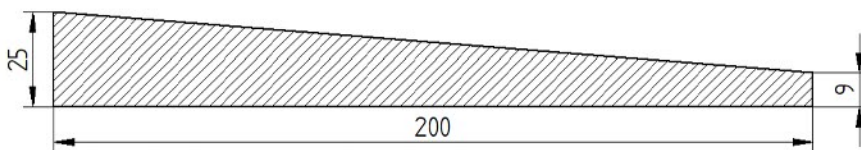

### Specifications

Thickness - 25-9mm

Width - 200mm

Quantity - 106

Lengths - 3.6m

**Total Price**  
**£931.86**