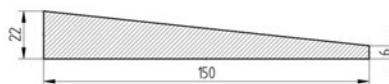

British Douglas Fir - Merchantable Grade

Specifications

Thickness - 22-6mm
Width - 150mm
Quantity - 36
Lengths - 4.8m

Featheredge

Total Price
£244.12